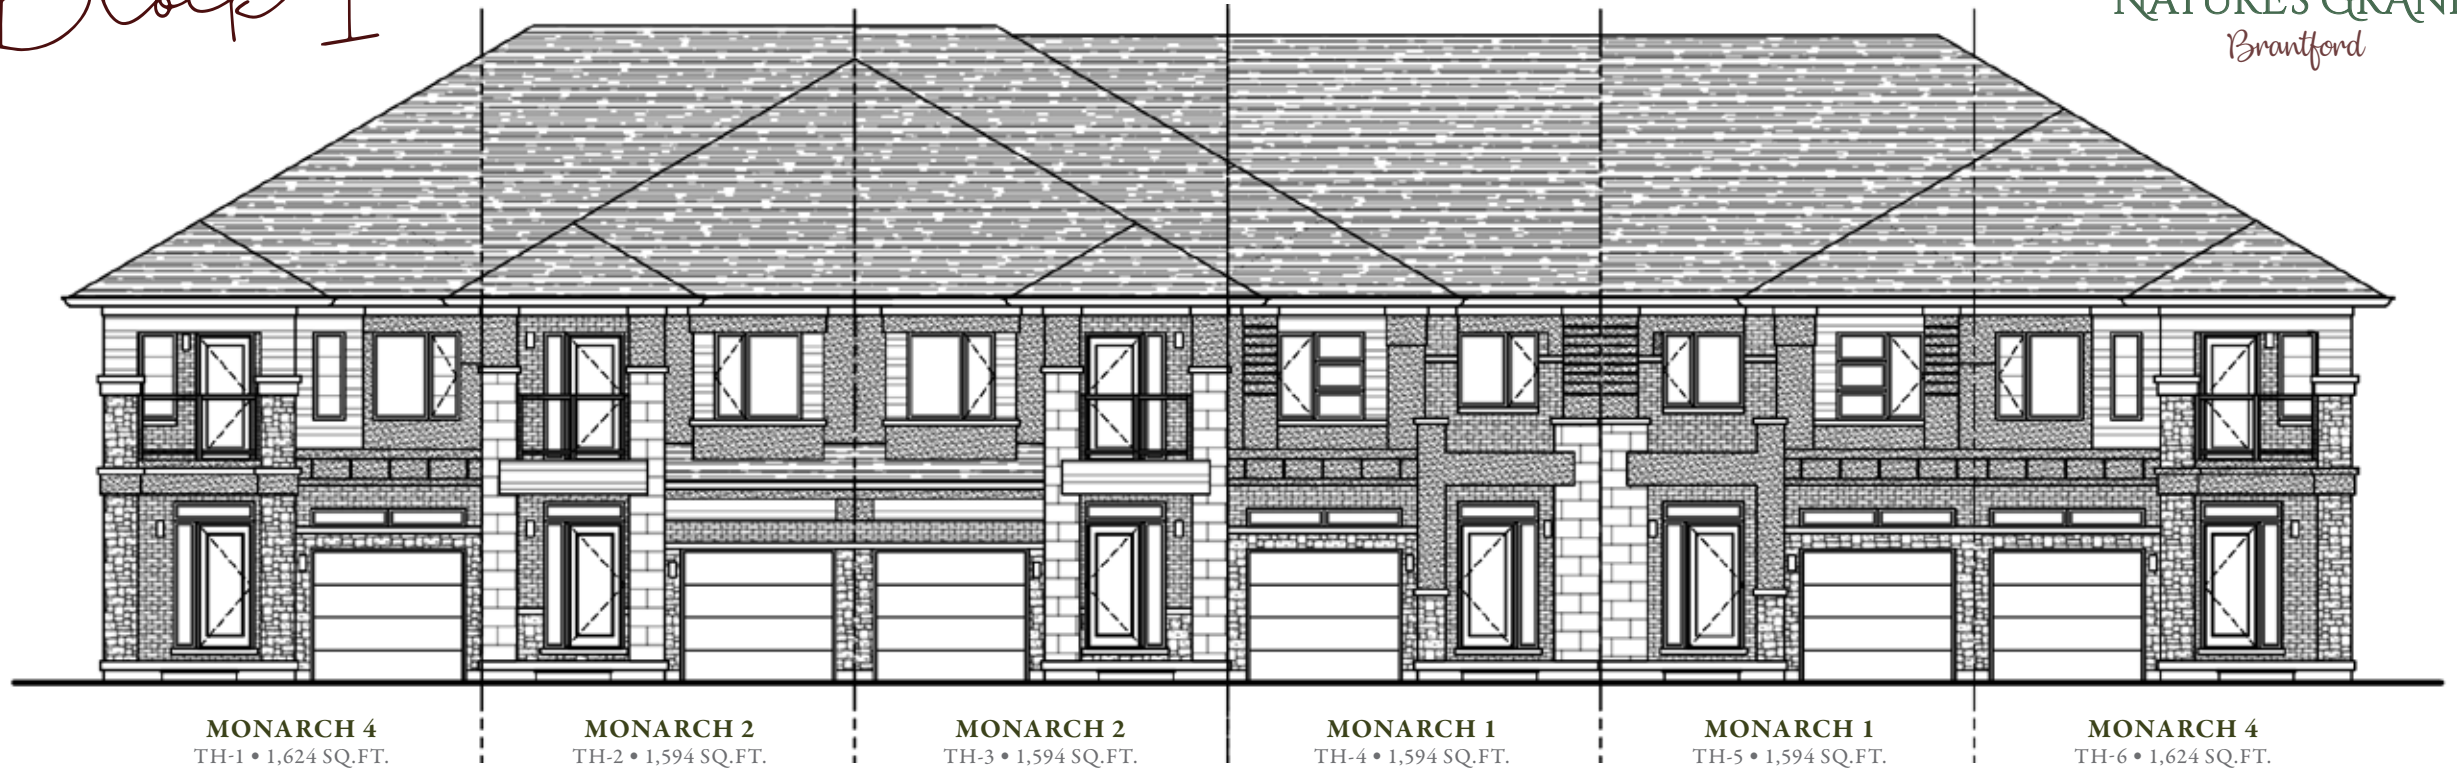

# Block E

NATURE'S GRAND  
Brantford

Artist's Concepts

**MONARCH 4**  
TH-1 • 1,624 SQ.FT.

**MONARCH 2**  
TH-2 • 1,594 SQ.FT.

**MONARCH 2**  
TH-3 • 1,594 SQ.FT.

**MONARCH 1**  
TH-4 • 1,594 SQ.FT.

**MONARCH 1**  
TH-5 • 1,594 SQ.FT.

**MONARCH 3**  
TH-6 • 1,596 SQ.FT.

**MONARCH 1**  
TH-7 • 1,594 SQ.FT.

**MONARCH 4**  
TH-8 • 1,624 SQ.FT.

# Block I

NATURE'S GRAND  
Brantford

COLOUR PACKAGE  
FOR BLOCK I