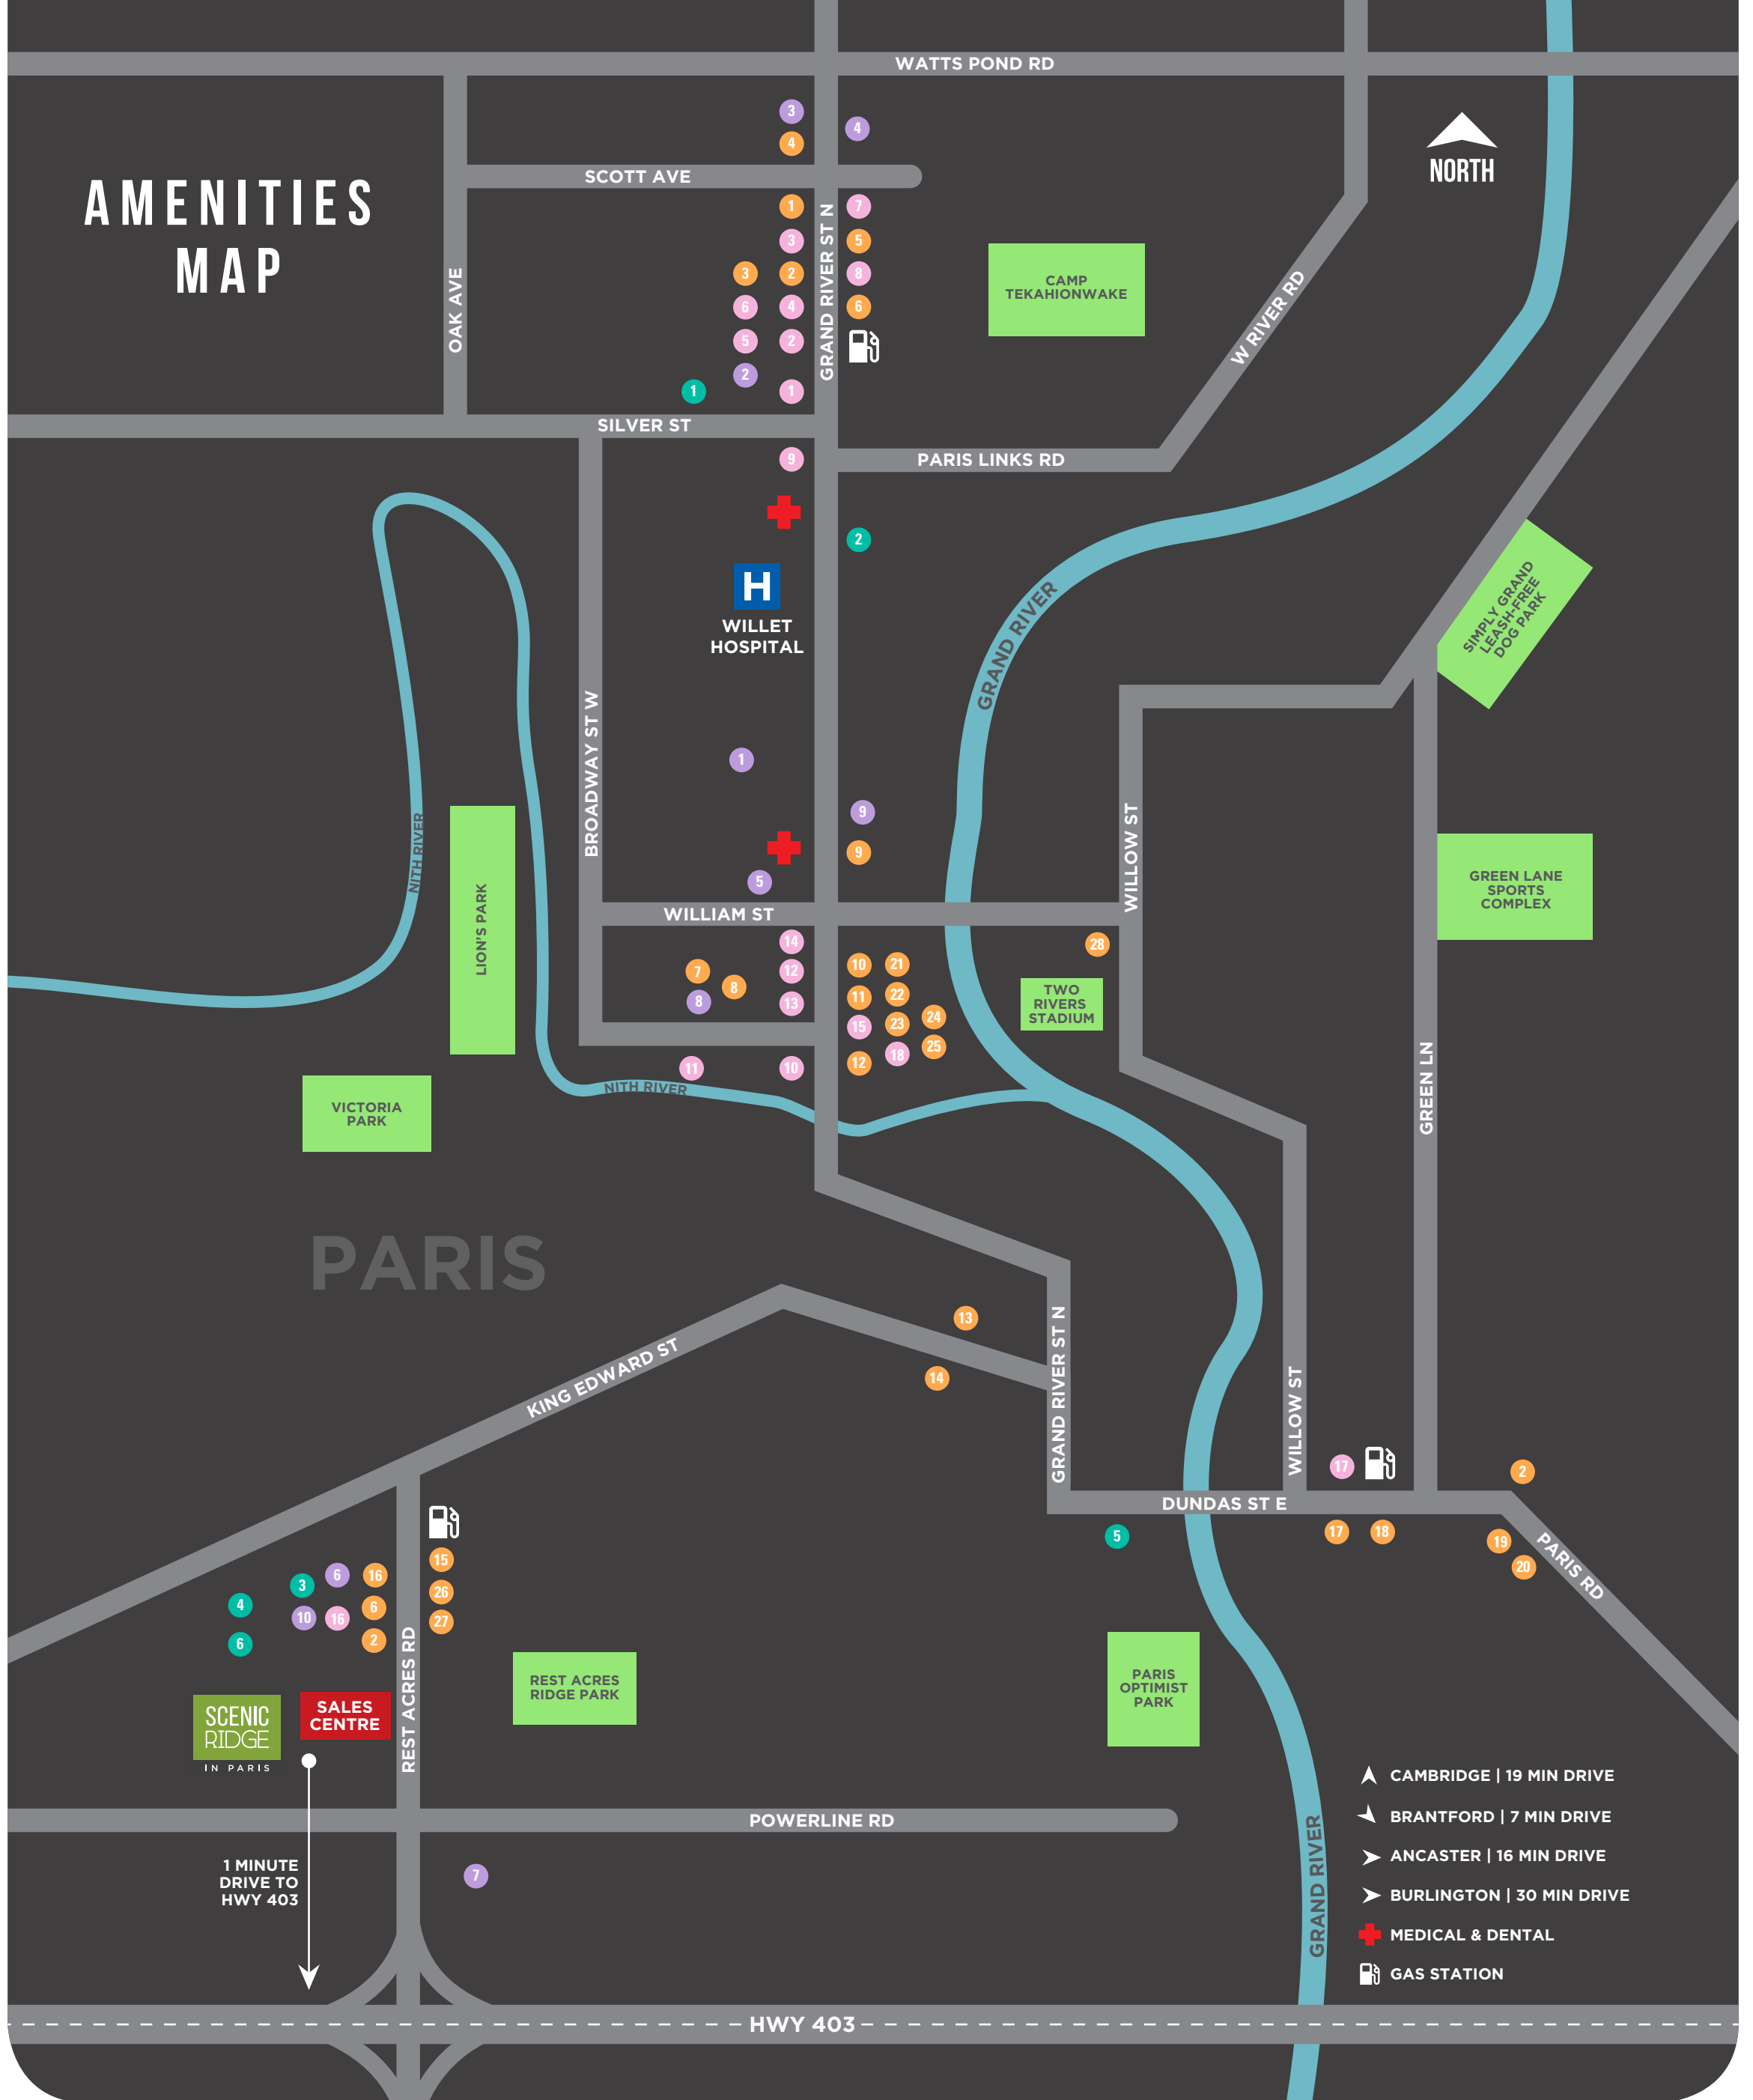

# AMENITIES MAP

## RESTAURANTS

1. DOMINO'S
2. TIM HORTONS
3. SCOTT'S FAMILY RESTURANT
4. MARIO'S PIZZA
5. McDONALD'S
6. SUBWAY
7. THE CEDAR HOUSE
8. ESKIMOO JOE'S ICE CREAM SHOPPE
9. COBBLESTONE PUBLIC HOUSE
10. PARIS BAKERY

11. STILL WATERS
12. 2 RIVERS
13. KFC
14. THE GRAND BAYOU CAJUN KITCHEN
15. PARIS PIZZA
16. LEGENDS TAPHOUSE & GRILL
17. HARVEY'S
18. SWISS CHALET
19. CAMP 31
20. PARIS COUNTRY GRILL & WINE
21. DOMINION TELEGRAPH EVENT CENTRE

4. M & M FOOD MARKET
5. PARIS GLUTEN-FREE MARKET PLACE
6. PINTY'S DELICIOUS FOODS
7. SOBEYS
8. DOLLARAMA
9. THE BEER STORE
10. LCBO
11. THE PARIS WINCY MILLS CO
12. REXALL PHARMA PLUS
13. BMO
14. CIBC