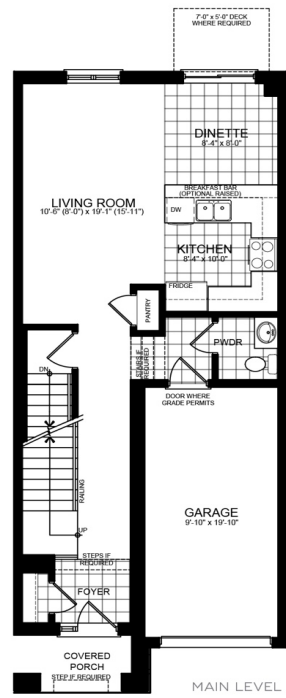

READY, SET, LIV!

WELCOME TO LOT 231 - 41 George Brier Dr. E.

INCLUDED FEATURES AND FINISHES

Kilton 2 | Elevation A

3 Bed | 2.5 Bath

1,594 Sq. Ft.

CLOSING IN AS SOON AS 30 DAYS!

- ✓ Premium Lot
- ✓ Modern Features and Finishes
- ✓ 2nd Floor Laundry
- ✓ 2nd Floor Covered Balcony
- ✓ Large Kitchen
- ✓ High Gloss Cabinetry
- ✓ ...and so much more!

PREMIUMS $22,700	UPGRADES $182	MODERN FEATURES $15,000	TOTAL PRICE $787,872	DISCOUNT $107,882	REDUCED PRICE $679,990