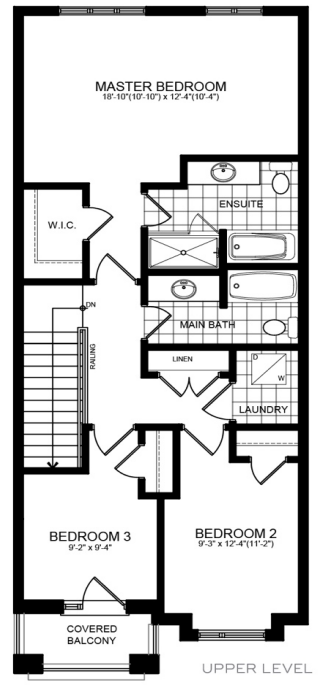

READY, SET, LIV!

WELCOME TO LOT 231 - 41 George Brier Dr. E.

INCLUDED FEATURES AND FINISHES

Kilton 2 | Elevation A

3 Bed | 2.5 Bath

1,594 Sq. Ft.

CLOSING IN AS SOON AS 30 DAYS!

- ✓ Premium Lot
- ✓ Modern Features and Finishes
- ✓ 2nd Floor Laundry
- ✓ 2nd Floor Covered Balcony
- ✓ Large Kitchen
- ✓ High Gloss Cabinetry
- ✓ ...and so much more!

PREMIUMS $22,700	UPGRADES $182	MODERN FEATURES $15,000	TOTAL PRICE $787,872	DISCOUNT $107,882	REDUCED PRICE $679,990