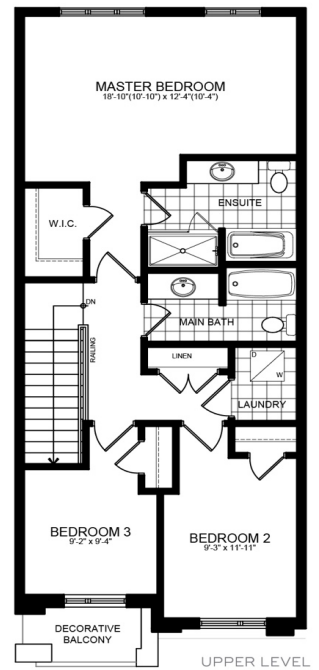

READY, SET, LIV!

WELCOME TO LOT 227 - 33 George Brier Dr. E.

INCLUDED FEATURES AND FINISHES

Kilton 1 | Elevation A

3 Bed | 2.5 Bath

1,584 Sq. Ft.

CLOSING IN AS SOON AS 30 DAYS!

- ✓ Modern Oak Stairs
- ✓ 200 Amp Service
- ✓ Gas Line for BBQ
- ✓ Double Sink in Ensuite
- ✓ Vinyl Flooring on Main Floor
- ✓ ...and so much more!

PREMIUMS $6,000	UPGRADES $20,493	MODERN FEATURES $15,000	TOTAL PRICE $791,483	DISCOUNT $101,493	REDUCED PRICE $689,990