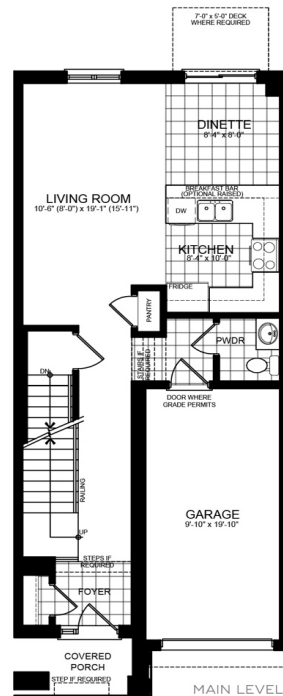

READY, SET, LIV!

WELCOME TO LOT 227 - 33 George Brier Dr. E.

INCLUDED FEATURES AND FINISHES

Kilton 1 | Elevation A

3 Bed | 2.5 Bath

1,584 Sq. Ft.

CLOSING IN AS SOON AS 30 DAYS!

- ✓ Modern Oak Stairs
- ✓ 200 Amp Service
- ✓ Gas Line for BBQ
- ✓ Double Sink in Ensuite
- ✓ Vinyl Flooring on Main Floor
- ✓ ...and so much more!

PREMIUMS $6,000	UPGRADES $20,493	MODERN FEATURES $15,000	TOTAL PRICE $791,483	DISCOUNT $101,493	REDUCED PRICE $689,990