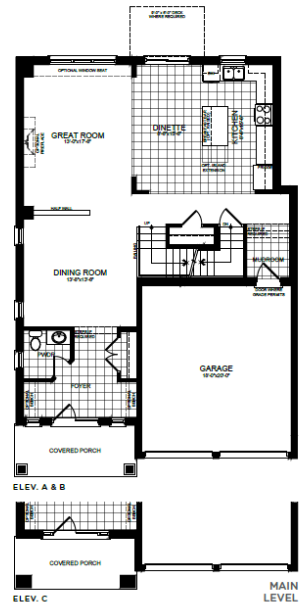

The Adonis 4 | Elevation C

4 Bed | 3.5 Bath

2,646 Sq. Ft.

**CLOSE IN AS
SOON AS 30 DAYS**

- ✓ Oak Stairs
- ✓ A/C Unit
- ✓ Modern Hi-gloss Cabinetry
- ✓ Premium Lot
- ✓ Backing onto Bluff and Forest
- ✓ ...and so much more!

PREMIUMS	UPGRADES	MODERN PACKAGE	TOTAL PRICE	DISCOUNT	REDUCED PRICE
$32,200	$23,038	$22,000	$1,172,220	$202,238	$ 969,990