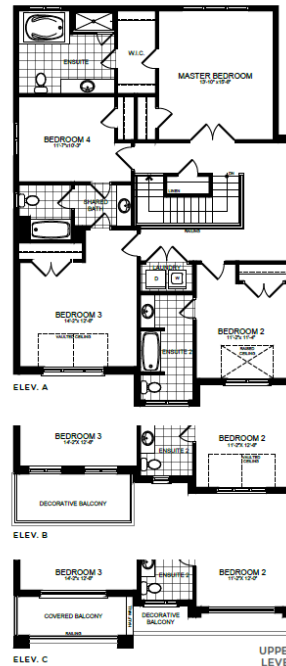

The Adonis 4 | Elevation C

4 Bed | 3.5 Bath

2,646 Sq. Ft.

**CLOSE IN AS
SOON AS 30 DAYS**

- ✓ Oak Stairs
- ✓ A/C Unit
- ✓ Modern Hi-gloss Cabinetry
- ✓ Premium Lot
- ✓ Backing onto Bluff and Forest
- ✓ ...and so much more!

PREMIUMS	UPGRADES	MODERN PACKAGE	TOTAL PRICE	DISCOUNT	REDUCED PRICE
$32,200	$23,038	$22,000	$1,172,220	$202,238	$ 969,990