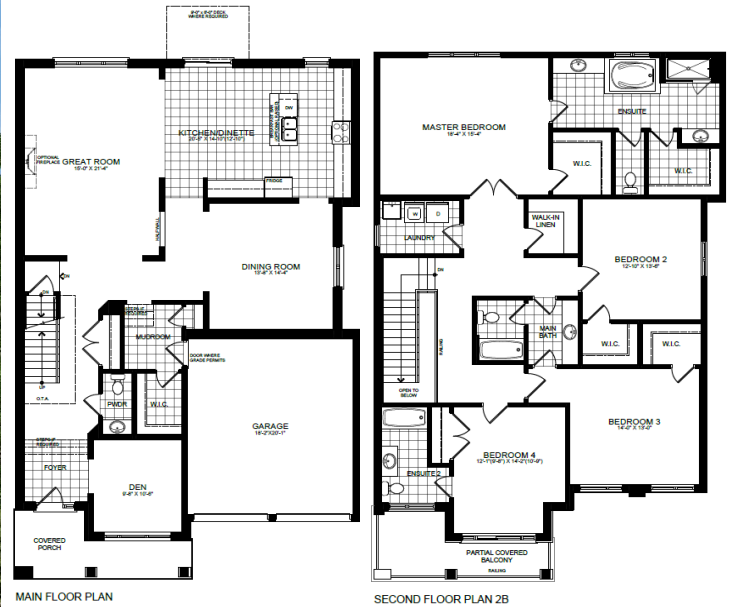

READY, SET, LIV!

WELCOME TO LOT 82 - SPRINGVIEW DRIVE   **INCLUDED FEATURES AND FINISHES**

The Emperor 6 | Elevation C

4 Bed | 3.5 Bath

3448 Sq Ft

CLOSE AS SOON AS DECEMBER 2025

- ✓ Modern Exterior Elevation
- ✓ Modern Finishes Package
- ✓ Extra Wide 50' Lot
- ✓ $10,000 in Décor Dollars
- ✓ CHOOSE YOUR EXTERIOR COLOURS!
- ✓ CHOOSE YOUR FINISHES!

PREMIUMS	MODERN FEATURES PACKAGE	TOTAL PRICE	DISCOUNT	REDUCED PRICE $1,649,990
$44,200	$24,500	$1,757,490	$107,500	

VIEW THIS HOME TODAY | 905.689.7628 | luma@livhere.ca