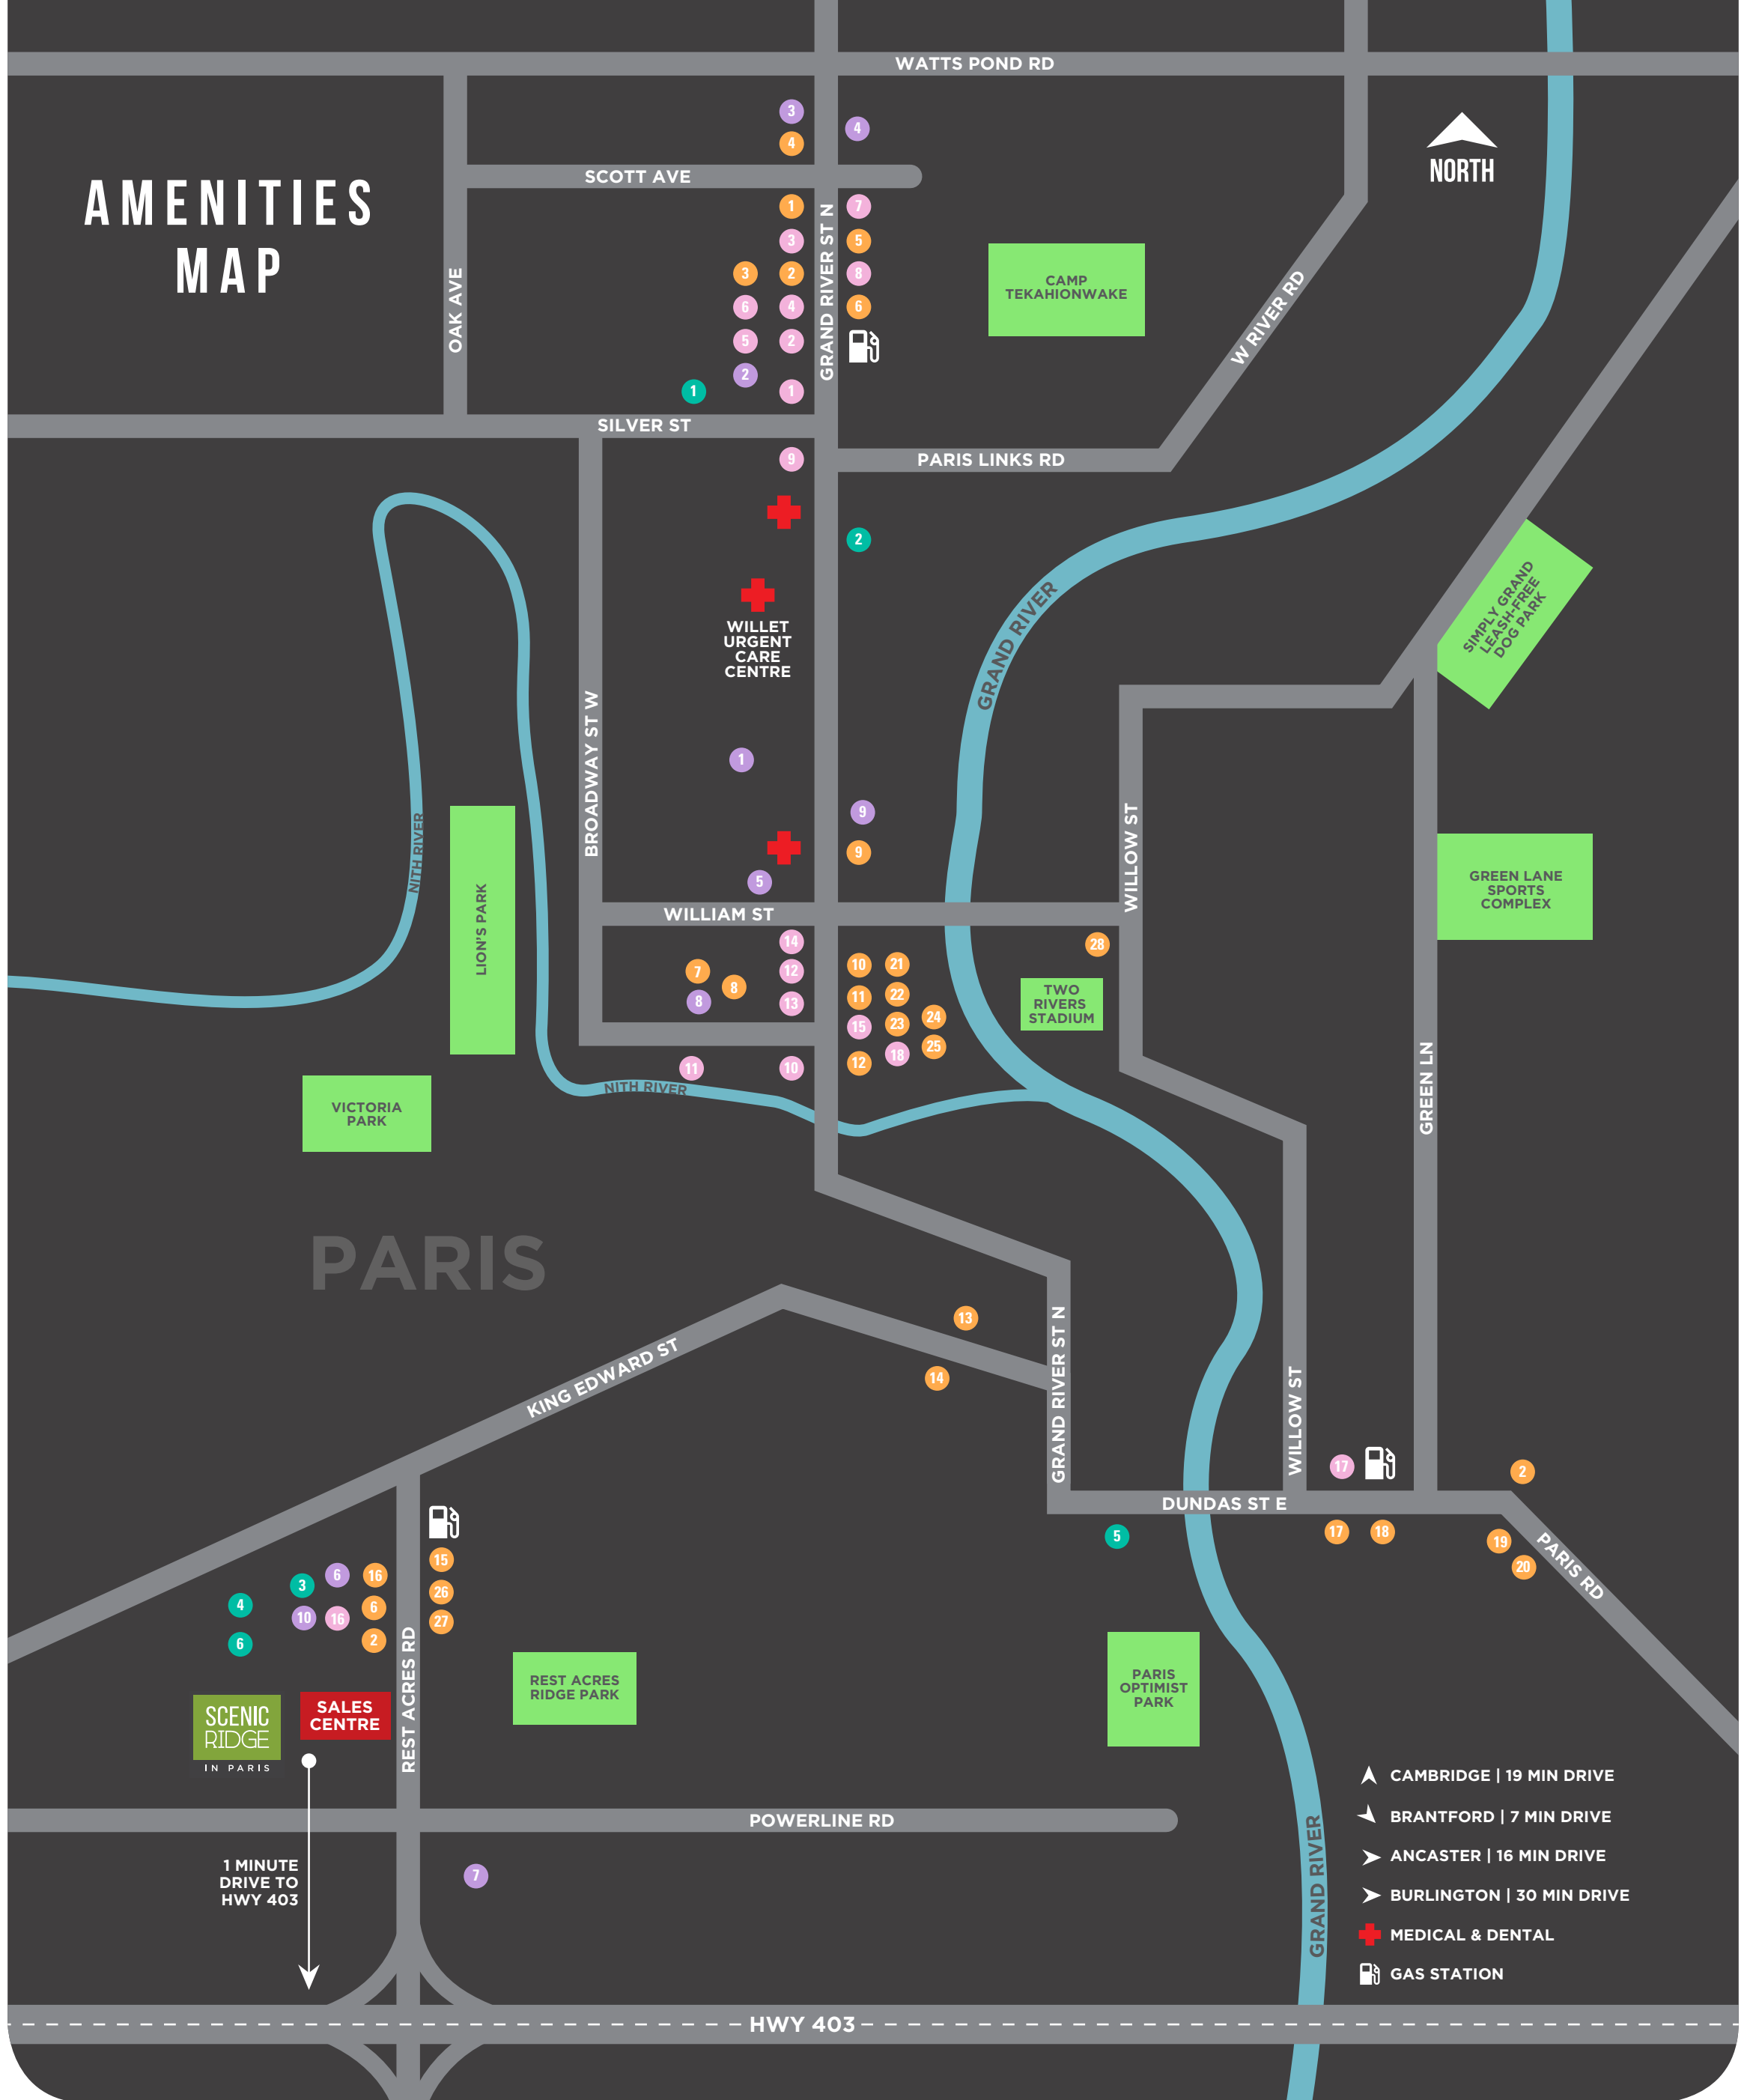

AMENITIES MAP

RESTAURANTS

1. DOMINO'S
2. TIM HORTONS
3. SCOTT'S FAMILY RESTURANT
4. MARIO'S PIZZA
5. McDONALD'S
6. SUBWAY
7. THE CEDAR HOUSE
8. ESKIMOO JOE'S ICE CREAM SHOPPE
9. COBBLESTONE PUBLIC HOUSE
10. PARIS BAKERY

11. STILL WATERS
12. 2 RIVERS
13. KFC
14. THE GRAND BAYOU CAJUN KITCHEN
15. PARIS PIZZA
16. LEGENDS TAPHOUSE & GRILL
17. HARVEY'S
18. SWISS CHALET
19. CAMP 31
20. PARIS COUNTRY GRILL & WINE
21. DOMINION TELEGRAPH EVENT CENTRE

22. CHOCOLATE SENSATIONS
 23. STEVE'S PLACE
 24. MIDTOWN KITCHEN & COFFEE CO
 25. TEA ON THE GRAND
 26. PURPLE PLUM BISCOITI & COOKIERY
 27. PAN'S TWISTED TREATS
 28. JUNIPER DINING CO
- ### SHOPPING
1. HOME HARDWARE
 2. CANADIAN TIRE
 3. PET VALU

4. M & M FOOD MARKET
5. PARIS GLUTEN-FREE MARKET PLACE
6. PINTY'S DELICIOUS FOODS
7. SOBEYS
8. DOLLARAMA
9. THE BEER STORE
10. LCBO
11. THE PARIS WINCY MILLS CO
12. REXALL PHARMA PLUS
13. BMO
14. CIBC